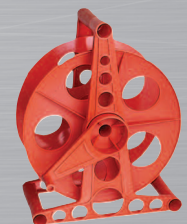

Hand-Crank Cord Storage Reel w/ Stand

Part No	Cord Storage	UPC 0 17398	Case Qty	Case Wt (lbs)	Pkg
K-100	150ft 16/3 • 125ft 14/3 • 100ft 12/3	34567 5	6	10.4	4 Color Wrapper