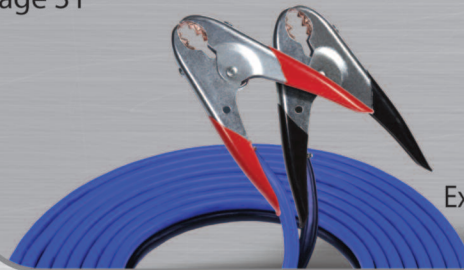

250amp
Light Duty

SL-3008

20ft

Page 31

500amp
Extra Heavy Duty

SL-3005

16ft

Page 31