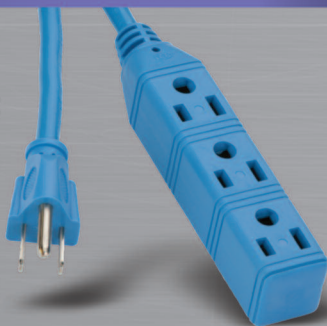

6.5ft

Non-Lighted Three Outlets
13amp