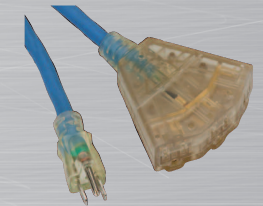

All Season Extension Cord w/Lighted Ends & 3 Outlets

Part No	UPC 0 17398	Case Qty	Case Wt (lbs)	Cord Length (ft)	Cord Gauge	Cord Jacket	Pkg
SL-768	34718 1	6	9.4	16.4ft / 5M	16/3	SJEOW - 13A Rated	4 Color Wrapper
SL-9102	09102 2	6	4.4	2	12/3	SJEOW - 15A Rated	4 Color Wrapper
SL-9104	09104 6	6	22.1	25	12/3	SJEOW - 15A Rated	4 Color Wrapper
SL-9106	09106 0	6	41.4	50	12/3	SJEOW - 15A Rated	4 Color Wrapper
SL-9108	09108 4	2	26.1	100	12/3	SJEOW - 15A Rated	4 Color Wrapper

OSHA NRTL Compliant

Temp rating 105°C

6 Outlet Power Strip / Surge Protector - 73 Joules of Suppression

Part No	UPC 0 17398	Case Qty	Case Wt (lbs)	Cord Length (ft)	Cord Gauge	Cord Jacket	Pkg
SL-736	10160 8	10	11	4.5	14/3	SJT	Box