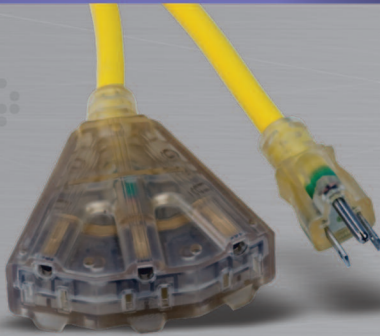

Extension Cords

SL-748L

Page 28

100ft

Lighted Ends-Three Outlets
15amp

SL-992

Page 29