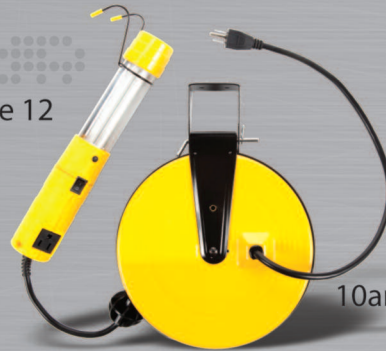

4,000 Lumen LED Convertible Dual Fixture Work Light on Tripod Stand

Part No	UPC 0 17398	Case Qty	Case Wt (lbs)	Cord Length (ft)	Cord Gauge	Cord Jacket	Pkg
SL-1522	80447 9	1	15.25	6	18/3	SVT	Box

- Dual light fixtures mounted on a 6’ tripod stand, each using a single 20W LED producing 2,000 lumens of light for a combined illumination of 4,000 lumens
- Each light fixture can be pointed in different directions for maximum lighting
- Light fixture base unit can be removed from tripod stand for low angle illumination
- The tripod stand will extend the lights up to 6 feet high
- Multi-angle tilt and swivel fixture design
- Comfort-grip padded handles
- Each fixture has its own sealed push button switch
- 6 ft. SVT 18/3 cord with grounded plug
- Integrated cord storage hooks on one of the tripod legs for cord storage

Fluorescent Lights

SL-976

Page 7

26w

25ft Cord
Stand-up Base
Integrated Single Outlet

SL-975

Page 7

26w

25ft Cord
Integrated Single Outlet

SL-936

Page 8

13w

25ft Cord
Integrated Single Outlet

SL-825

Page 12

13w

40ft Metal Reel
10amp Single Outlet
Utility Light

SL-8908

Page 11

26w

50ft Reel
12amp Single Outlet
Utility Light

Fluorescent Lights

26w Fluorescent Work Light w/ Single Outlet & Double Hook

Part No	Color	UPC 0 17398	Case Qty	Case Wt (lbs)	Cord Length (ft)	Cord Gauge	Cord Jacket	Pkg
SL-976	Black	10976 5	6	19	25	16/3	SJT	4 Color Wrapper
SL-926	Yellow	10157 8	6	10.5	6	16/3	SJT	4 Color Wrapper