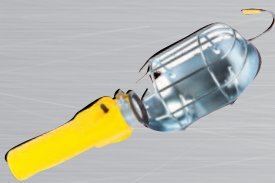

Replacement Incandescent Work Light Head w/ Metal Guard & Single Outlet Fits 450 & 840

Part No	UPC 0 17398	Case Qty	Case Wt (lbs)	Pkg
SL-204	10101 1	6	5.2	Box