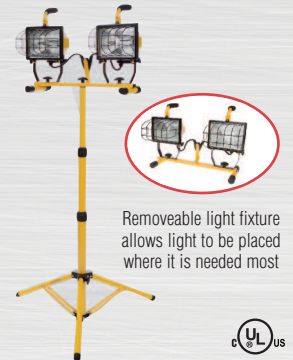

1000w Convertible Halogen Dual Fixture Work Light

Part No	UPC 0 17398	Case Qty	Case Wt (lbs)	Cord Length (ft)	Cord Gauge	Cord Jacket	Pkg
SL-1005	21005 8	2	23.9	6	18/3	SJTW	4 Color Box

- Dual light fixtures that can be pointed in different directions for maximum lighting
- Light fixture base unit can be removed from tripod stand for low angle illumination
- The tripod stand will extend the lights up to 6 feet high
- Each fixture uses a single 500w halogen bulb (included) for a total illumination of 1,000w
- Each fixture has its own sealed push button switch
- Choice of lighting output: 500 or 1,000w
- Tempered glass lenses and metal safety grills are used for additional protection from the bulbs
- Powder coated for long wear
- Includes a spare 500w bulb in a protective bulb holder