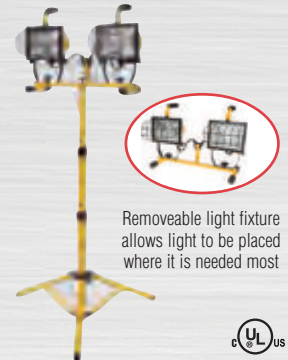

Page 15

6ft Adjustable Tripod

SL-1082

1500w

Page 16

8ft Adjustable Tripod

1000w Convertible Halogen Dual Fixture Work Light

Part No	UPC 0 17398	Case Qty	Case Wt (lbs)	Cord Length (ft)	Cord Gauge	Cord Jacket	Pkg
SL-1005	21005 8	2	23.9	6	18/3	SJTW	4 Color Box

- Dual light fixtures that can be pointed in different directions for maximum lighting
- Light fixture base unit can be removed from tripod stand for low angle illumination
- The tripod stand will extend the lights up to 6 feet high
- Each fixture uses a single 500w halogen bulb (included) for a total illumination of 1,000w
- Each fixture has its own sealed push button switch
- Choice of lighting output: 500 or 1,000w
- Tempered glass lenses and metal safety grills are used for additional protection from the bulbs
- Powder coated for long wear
- Includes a spare 500w bulb in a protective bulb holder