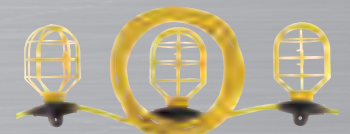

100ft String Light w/ Non-Metallic Lamp Guards (10 Lights)

Part No	UPC 0 17398	Case Qty	Case Wt (lbs)	Cord Length (ft)	Cord Gauge	Cord Jacket	Pkg
SL-7408	07408 7	1	12.8	100	14/2	SJTW - 15A Rated	1 Color Box

OSHA NRTL Compliant