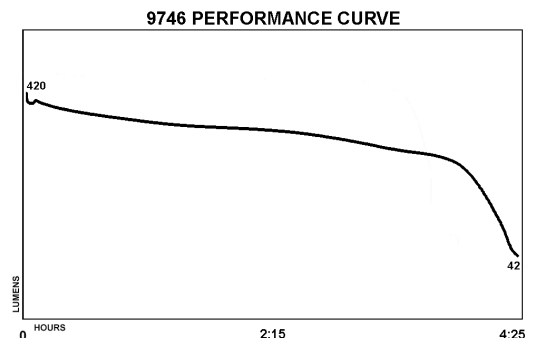

FL1 STANDARD	 High / Mid / Low 420 / 225 / 45 LUMENS	 2m	 High 500m Mid 330m Low 150m
	 High 4.25h Mid 10.0h Low 63.0h	 1m	 High 70000cd Mid 27663cd Low 5726cd

Designed in USA, manufactured in China at a ISO-9001 certified Bayco facility.

PDS_NSR-9746BLB_130211_A