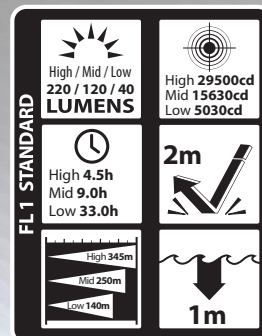

NIGHTSTICK®

Life Depends on Light™

Personal-Size Flashlight

Rechargeable - Multi-Function

These personal-size rechargeable metal flashlights use a CREE® LED rated at 220 lumens that works in conjunction with a high-efficiency deep parabolic reflector to create a usable beam rated at 345 meters. The single body switch model (9612) and the body & tail-cap switch model (9614) each provides momentary or constant-on functionality, a set of user-selectable high, medium or low-brightness settings as well as a disorienting strobe. Power comes from a rechargeable Lithium-ion battery.

Rechargeable - Multi-Function

FEATURES: ALL MODELS

- CREE® LED technology – 50,000 + hours LED life
- Momentary or constant-on plus 3 brightness levels & strobe
- Sharp focused beam
- Aircraft-grade 6061-T6 aluminum housing/tail-cap & 316 stainless steel bezel
- Type 3 hard anodized finish
- Non-slip grip
- Body & tail-switch (9614B) – Body switch only (9612B)
- Waterproof
- Impact & chemical resistant
- Serialized for personal identification
- Powered by rechargeable Lithium-ion battery (included)
- Limited Lifetime Warranty*

SPECIFICATIONS

- Lumens: high-220, medium-120, low-40, strobe-200
- Run-time: high-4.5 hrs, medium-9 hrs, low-33 hrs, strobe-6 hrs
- Recharge time: 4 hours (typical)
- Beam distance: 345 meters
- Water rating: IP-X7 waterproof
- Drop rating: 2 meters
- Waterproof to 1 meter (IP-X7)
- Length: 8.9in, head diameter: 1.6in, handle diameter: 1.2in, weight: 12.8oz