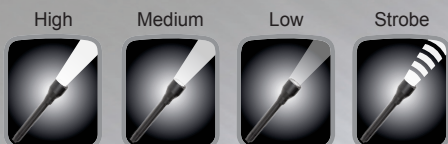

High-efficiency deep parabolic reflector

Full-Size Flashlight

Rechargeable - Multi-Function

FEATURES

- CREE® LED technology – 50,000 + hours LED life
- Momentary or constant-on plus 3 brightness levels & strobe
- Sharp focused beam
- Aircraft-grade 6061-T6 aluminum housing, tail-cap and bezel
- Type 3 hard anodized finish
- Non-slip grip
- Single body switch
- Waterproof
- Impact & chemical resistant
- Serialized for personal identification
- Powered by rechargeable Lithium-ion battery (included)
- Limited Lifetime Warranty*

SPECIFICATIONS

- Lumens: high-420, medium-225, low-45, strobe-400
- Run-time: high-4.25 hrs, medium-10 hrs, low-63 hrs, strobe-8 hrs
- Recharge time: 6 hours
- Beam distance: 500 meters
- Water rating: IP-X7 waterproof
- Drop rating: 2 meters
- Length: 12.8in, head diameter: 2.4in, handle diameter: 1.2in, weight: 22.5oz

INCLUDED

- Flashlight
- Rechargeable Lithium-ion battery
- Wall/vehicle mountable charger
- AC power supply
- 12 V DC power supply

ACCESSORIES