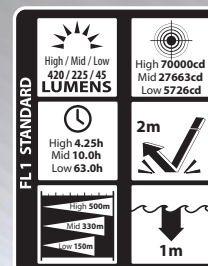

NIGHTSTICK®

Life Depends on Light™

Full-Size Flashlight

Rechargeable - Multi-Function

METAL
HOUSING

This full-size rechargeable metal flashlight uses a CREE® LED rated at 420 lumens that works in conjunction with a high-efficiency deep parabolic reflector to create a usable beam rated at 500 meters. The body switch provides momentary or constant-on functionality, a set of user-selectable high, medium or low-brightness settings as well as a disorienting strobe. Power comes from a rechargeable Lithium-ion battery.

NSR-9746B

420 Lumens

- 4.25 Hours run-time
- Momentary or constant-on with 3 brightness levels & strobe
- 500 Meter beam distance
- Aircraft-grade 6061-T6 aluminum housing

NSR 9746B

High-efficiency deep parabolic reflector

Full-Size Flashlight

Rechargeable - Multi-Function

FEATURES

- CREE® LED technology – 50,000 + hours LED life
- Momentary or constant-on plus 3 brightness levels & strobe
- Sharp focused beam
- Aircraft-grade 6061-T6 aluminum housing, tail-cap and bezel
- Type 3 hard anodized finish
- Non-slip grip
- Single body switch
- Waterproof
- Impact & chemical resistant
- Serialized for personal identification
- Powered by rechargeable Lithium-ion battery (included)
- Limited Lifetime Warranty*

SPECIFICATIONS

- Lumens: high-420, medium-225, low-45, strobe-400
- Run-time: high-4.25 hrs, medium-10 hrs, low-63 hrs, strobe-8 hrs
- Recharge time: 6 hours
- Beam distance: 500 meters
- Water rating: IP-X7 waterproof
- Drop rating: 2 meters
- Length: 12.8in, head diameter: 2.4in, handle diameter: 1.2in, weight: 22.5oz