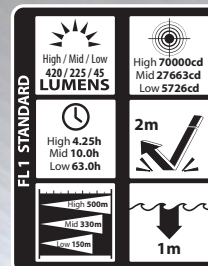

NIGHTSTICK®

Life Depends on Light™

Full-Size Metal Flashlight Rechargeable – Multi-Function

This full-size rechargeable metal flashlight uses a CREE® LED rated at 420 lumens that works in conjunction with a high-efficiency deep parabolic reflector to create a usable beam rated at 500 meters. The body switch provides momentary or constant-on functionality, a set of user-selectable high, medium or low-brightness settings as well as a disorienting strobe. Power comes from a rechargeable Lithium-ion battery.

NSR-9746B

420 Lumens

- 4.25 Hours run-time
- Momentary or constant-on with 3 brightness levels & strobe
- 500 Meter beam distance
- Aircraft-grade 6061-T6 aluminum housing

NSR 9746B

High-efficiency deep parabolic reflector

Full-Size Metal Flashlight Rechargeable - Multi-Function

FEATURES

- CREE® LED technology – 50,000 + hours LED life
- Momentary or constant-on plus 3 brightness levels & strobe
- Sharp focused beam
- Aircraft-grade 6061-T6 aluminum housing, tail-cap and bezel
- Type 3 hard anodized finish
- Non-slip grip
- Single body switch
- Waterproof
- Impact & chemical resistant
- Serialized for personal identification
- Powered by rechargeable Lithium-ion battery (included)
- Limited Lifetime Warranty*

SPECIFICATIONS

- Lumens: high-420, medium-225, low-45, strobe-400
- Run-time: high-4.25 hrs, medium-10 hrs, low-63 hrs, strobe-8 hrs
- Recharge time: 6 hours
- Beam distance: 500 meters
- Water rating: IP-X7 waterproof
- Drop rating: 2 meters
- Length: 12.8in, head diameter: 2.4in, handle diameter: 1.2in, weight: 22.5oz