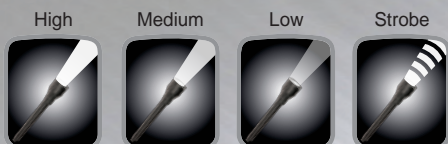

High-efficiency deep parabolic reflector

Full-Size Metal Flashlight Rechargeable - Multi-Function

FEATURES

- CREE® LED technology – 50,000 + hours LED life
- Momentary or constant-on plus 3 brightness levels & strobe
- Sharp focused beam
- Aircraft-grade 6061-T6 aluminum housing, tail-cap and bezel
- Type 3 hard anodized finish
- Non-slip grip
- Single body switch
- Waterproof
- Impact & chemical resistant
- Serialized for personal identification
- Powered by rechargeable Lithium-ion battery (included)
- Limited Lifetime Warranty*

SPECIFICATIONS

- Lumens: high-420, medium-225, low-45, strobe-400
- Run-time: high-4.25 hrs, medium-10 hrs, low-63 hrs, strobe-8 hrs
- Recharge time: 6 hours
- Beam distance: 500 meters
- Water rating: IP-X7 waterproof
- Drop rating: 2 meters
- Length: 12.8in, head diameter: 2.4in, handle diameter: 1.2in, weight: 22.5oz

INCLUDED

- Flashlight
- Rechargeable Lithium-ion battery
- Wall/vehicle mountable charger
- AC power supply
- 12 V DC power supply

ACCESSORIES