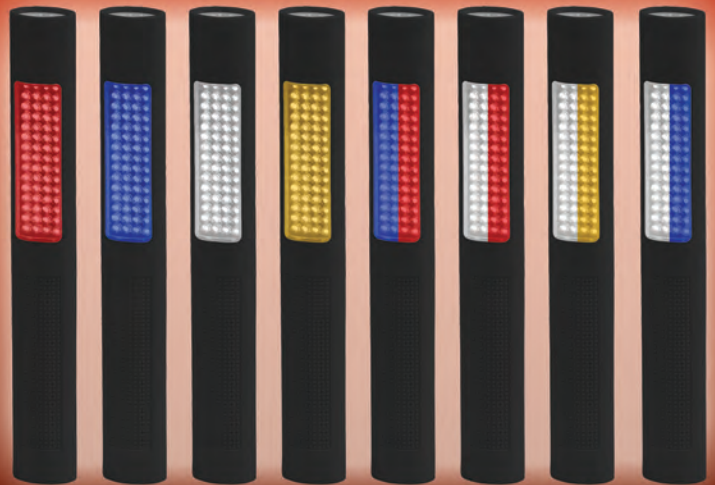

## Flashlight and Flashing Safety Light

2-in-1 full-size all LED light designed specifically for public safety, military, utility services and security professionals. Two switches independently control the flashlight and safety light functions. The NIGHTSTICK PRO Safety Light series are by far the safest lights to carry when directing traffic or marking a hazard area.

## SAFETY LIGHT SERIES

**16+ Hour Safety Light Run-Time**

CREE LED  
Sharp focus  
150 lumens flashlight

Non-slip  
diamond pattern grip

Constant or flashing  
safety light

Flashlight  
Momentary/Constant

Safety light  
Constant / Flashing

# NIGHTSTICK<sup>®</sup> PRO

Life Depends on Light™

- NSP-1162 • Red Safety Light
- NSP-1164 • Blue Safety Light
- NSP-1166 • White Safety Light
- NSP-1168 • Amber Safety Light
- NSP-1170 • Blue & Red Safety Light
- NSP-1172 • White & Red Safety Light
- NSP-1174 /1176 • White & Amber Safety Light
- NSP-1178 • White & Blue Safety Light

## Performance

150 lumens flashlight • 10 hours run-time  
120 lumens safety light

Model	Safety Light Color	Safety Light Functions	Constant Safety Light Run-Time Hours	Flashing Safety Light Run-Time Hours	UPC 0 17398
NSP-1162	Red	Constant - half power - flashing	4 Full Power 8 half Power	16	80102 7
NSP-1164	Blue	Constant - half power - flashing	4 Full Power 8 half Power	16	80103 4
NSP-1166	White	Constant - half power - flashing	4 Full Power 8 half Power	16	80101 1
NSP-1168	Amber	Constant - half power - flashing	4 Full Power 8 half Power	16	80105 8
NSP-1170	Blue & Red	Alternating flash	4 Full Power	16 Alternating Flasher	80106 5
NSP-1172	White & Red	Alternating flash	4 Full Power	16 Alternating Flasher	80107 2
NSP-1174	White & Amber	Constant white - flashing amber	30 LED Floodlight = 8	24	80119 5
NSP-1176	White & Amber	Alternating flash	4 Full Power	16 Alternating Flasher	80114 0
NSP-1178	White & Blue	Alternating flash	4 Full Power	16 Alternating Flasher	80138 6