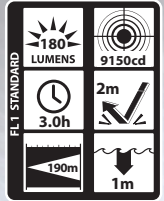

### FEATURES

- CREE® LED technology – 50,000 + hours LED life
- Momentary or constant-on flashlight
- Sharp focused beam
- Aircraft-grade 6061-T6 aluminum housing, bezel & tail-cap
- Type 3 hard anodized finish
- Non-slip grip
- Large textured tail-switch
- 1" Handle diameter fits most scope/flashlight mounts
- 1.25" Head diameter accepts 3rd party filters
- Waterproof
- Impact & chemical resistant
- Powered by 2 – CR-123 Lithium batteries (included)
- Removable pocket clip
- Limited Lifetime Warranty\*

### SPECIFICATIONS

- Lumens: 180
- Run-time: 3 hours
- Beam distance: 190 meters
- Water rating: IP-X7 waterproof
- Drop rating: 2 meters
- Length: 5.5in, head diameter: 1.25in, handle diameter: 1.035in, weight: 5.7oz