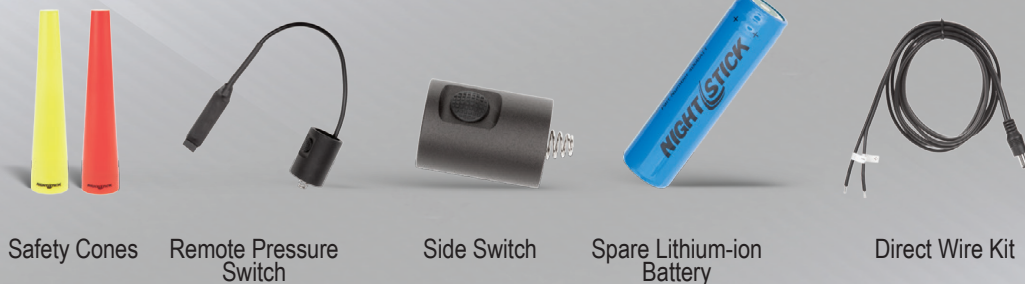

NIGHT STICK®

Life Depends on Light™

Tactical Flashlight

Rechargeable

METAL
HOUSING

This compact rechargeable metal tactical flashlight uses a CREE® LED rated at 200 lumens that works in conjunction with a high-efficiency deep parabolic reflector to create a usable beam rated at 210 meters. The tail-cap switch provides momentary or constant-on functionality. Power comes from a rechargeable Lithium-ion battery and includes a CR-123 Battery Carrier for backup battery power (CR-123 batteries not included).

SPECIFICATIONS

- Lumens: 200
- Run-time: 3 hours
- Recharge time: 4 hours (typical)
- Beam distance: 210 meters
- Water rating: IP-X7 waterproof
- Drop rating: 2 meters
- Length: 6.25in, head diameter: 1.25in, handle diameter: 1.035in, weight: 6.3oz

INCLUDED

- Flashlight
- Rechargeable Lithium-ion battery pack
- Wall / vehicle mountable charger
- AC power supply
- 12 V DC power supply
- CR-123 back-up battery carrier

Weapon mountable
(400B-RPS required)

Handheld

ACCESSORIES

Safety Cones

Remote Pressure Switch

Side Switch

Spare Lithium-ion Battery

Direct Wire Kit

Model	Description	UPC 0 17398
TAC-400B	Black	80126 3
TAC-400T	Tan	80127 0
TAC-400Y	Yellow	80128 7
TAC-400BDC	No AC power supply	80250 5
TAC-400BLB	Light & battery only	80183 6
TAC-400TDC	No AC power supply	80251 2
TAC-400TLB	Light & battery only	80184 3
TAC-400YDC	No AC power supply	80252 9
TAC-400YLB	Light & battery only	80185 0
200-RCONE	Red safety cone	80131 7
200-YCONE	Yellow safety cone	80132 4
400B-RPS	Remote pressure switch	80130 0
400B-SS	Side switch	80141 6
400-BATT	Rechargeable Li-ion battery	80144 7
9914-DW	Direct wire kit	80044 0
CR-123-10	CR-123 Li-ion batteries (10 pack)	80112 6