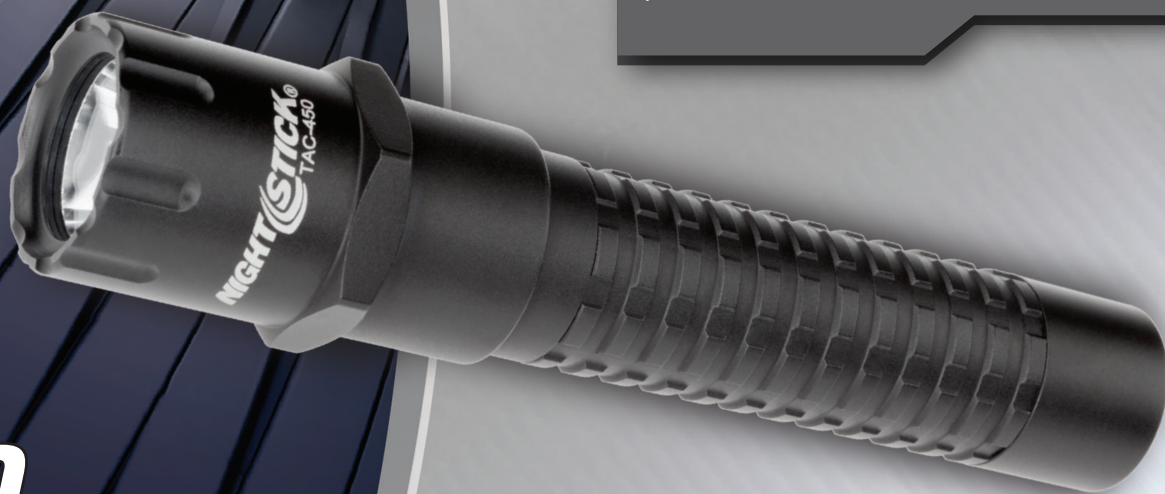

NIGHT STICK®

Life Depends on Light™

Tactical Flashlight

Rechargeable

METAL
HOUSING

This compact rechargeable metal tactical flashlight uses a CREE® LED rated at 200 lumens that works in conjunction with a high-efficiency deep parabolic reflector to create a usable beam rated at 210 meters. The tail-cap switch provides momentary or constant-on functionality. Power comes from a rechargeable Lithium-ion battery and includes a CR-123 Battery Carrier for backup battery power (CR-123 batteries not included).

TAC-450B

200 Lumens

- 3 Hours run-time
- Momentary or constant-on
- 210 Meter beam distance
- Aircraft-grade aluminum housing

TAC 450

High-efficiency deep parabolic reflector

Tactical Flashlight Rechargeable

Large textured tail-switch

FEATURES

- CREE® LED technology – 50,000 + hours LED life
- Momentary or constant-on flashlight
- Sharp focused beam
- Aircraft-grade 6061-T6 aluminum housing, bezel & tail-cap
- Type 3 hard anodized finish
- Non-slip grip
- Large textured tail-switch
- 1" Handle diameter fits most scope/flashlight mounts
- 1.25" Head diameter accepts 3rd party filters
- Waterproof
- Impact & chemical resistant
- Powered by rechargeable Lithium-ion battery (included)
- Limited Lifetime Warranty*

SPECIFICATIONS

- Lumens: 200
- Run-time: 3 hours
- Recharge time: 4 hours (typical)
- Beam distance: 210 meters
- Water rating: IP-X7 waterproof
- Drop rating: 2 meters
- Length: 6.25in, head diameter: 1.25in, handle diameter: 1.035in, weight: 6.3oz