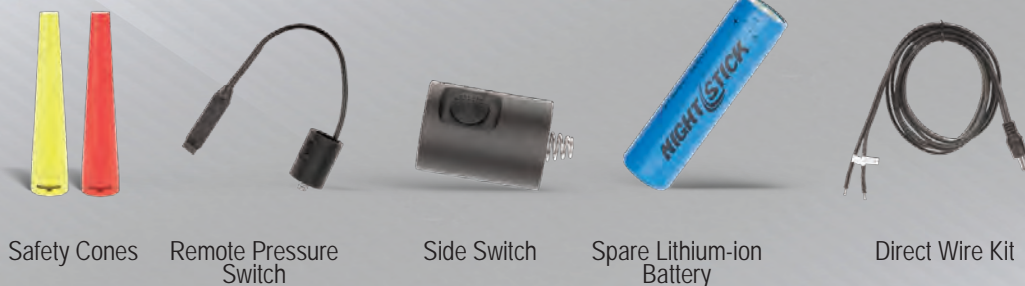

Safety Cones

Remote Pressure Switch

Side Switch

Spare Lithium-ion Battery

Direct Wire Kit

Model	Description	UPC 0 17398
TAC-450B	Black	80243 7
TAC-450BDC	No AC power supply	80254 3
TAC-450BLB	Light & battery only	80253 6
200-RCONE	Red safety cone	80131 7
200-YCONE	Yellow safety cone	80132 4
400B-RPS	Remote pressure switch	80130 0
400B-SS	Side switch	80141 6
400-BATT	Rechargeable Li-ion battery	80144 7
9914-DW	Direct wire kit	80044 0

*Limited Lifetime Warranty • Product is warranted to be free from defects in workmanship and materials for the lifetime of the original owner. Includes the LEDs, housing, lenses, electronics and switches. Rechargeable batteries and chargers are warranted for a period of one year. Excludes normal wear and abuse.