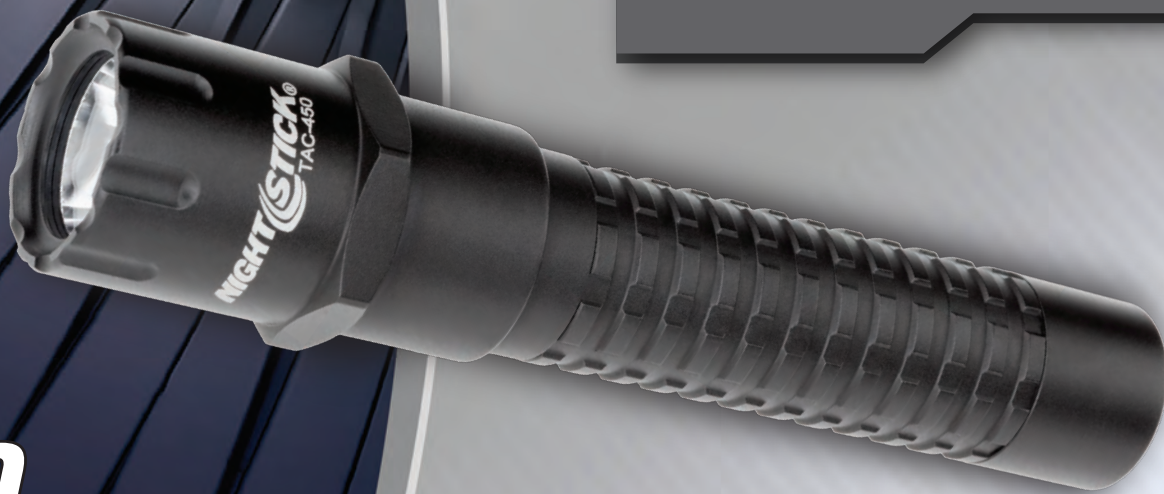

## Tactical Metal Flashlight Rechargeable

This compact rechargeable metal tactical flashlight uses a CREE® LED rated at 200 lumens that works in conjunction with a high-efficiency deep parabolic reflector to create a usable beam rated at 210 meters. The tail-cap switch provides momentary or constant-on functionality. Power comes from a rechargeable Lithium-ion battery and includes a CR-123 Battery Carrier for backup battery power (CR-123 batteries not included).

### 200 Lumens

- 3 Hours run-time
- Momentary or constant-on
- 210 Meter beam distance
- Aircraft-grade aluminum housing

TAC450

High-efficiency deep parabolic reflector

### FEATURES

- CREE® LED technology – 50,000 + hours LED life
- Momentary or constant-on flashlight
- Sharp focused beam
- Aircraft-grade 6061-T6 aluminum housing, bezel & tail-cap
- Type 3 hard anodized finish
- Non-slip grip
- Large textured tail-switch
- 1" Handle diameter fits most scope/flashlight mounts
- 1.25" Head diameter accepts 3rd party filters
- Waterproof
- Impact & chemical resistant
- Powered by rechargeable Lithium-ion battery (included)
- Limited Lifetime Warranty\*

### SPECIFICATIONS

- Lumens: 200
- Run-time: 3 hours
- Recharge time: 4 hours (typical)
- Beam distance: 210 meters
- Water rating: IP-X7 waterproof
- Drop rating: 2 meters
- Length: 6.25in, head diameter: 1.25in, handle diameter: 1.035in, weight: 6.3oz