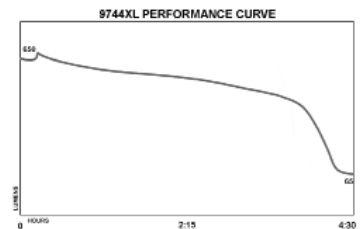

### Xtreme Lumens™ Metal Multi-Function Full-Size Dual-Light™ Flashlight Rechargeable (light & battery only)

<b>MARKET APPLICATIONS</b>	Law enforcement, fire & rescue, industrial, security, hardware/tool, automotive, hunting/recreation.
<b>DESCRIPTION</b>	This full-size rechargeable metal multi-function Xtreme Lumens™ Dual-Light™ flashlight uses a CREE® LED rated at 650 lumens that works in conjunction with a high-efficiency deep parabolic reflector to create a usable beam rated at 275 meters. A 600 lumens unfocused floodlight is integrated in to the housing which is perfect for close-up illumination. Additionally both the flashlight (any brightness mode) and the floodlight can be turned on at the same time for maximum safety and versatility. The flashlight body switch provides momentary or constant-on functionality, a set of user-selectable high, medium or low-brightness settings as well as a disorienting strobe. The second body switch operates the floodlight. The housing and tail-cap are made from air-craft-grade 6061-T6 aluminum and bezel is constructed from 316 stainless steel bezel. The housing, tail-cap and the bezel have a Type III hard anodized finish. Power comes from a rechargeable Lithium-ion battery. Meets requirements of NFPA-1971-8.6 (2013).
<b>CASE MATERIAL</b>	Aircraft-grade 6061-T6 Aluminum with Type III Hard Anodized Finish - Black
<b>DIMENSIONS</b>	Length: 11.8 inches (300 mm) • Handle diameter: 1.2 inches (30 mm) • Head diameter: 1.6 inches (41 mm)
<b>WEIGHT</b>	Weight: 17.5 oz. (496 g) with battery installed.
<b>LENS</b>	Unbreakable polycarbonate with scratch resistant coating.
<b>LIGHT SOURCE</b>	Cree® LED. Impervious to shock with a 50,000 hour lifetime.
<b>LIGHT OUTPUT</b>	Flashlight: High - 650 lumens, Medium - 300 lumens, Low - 100 lumens, Strobe - 300 lumens • Floodlight: 600 lumens • Dual-Light: 600 lumens
<b>ON/OFF</b>	First Body Switch - Momentary or Constant-on Flashlight, High, Medium and Low-Brightness Flashlight, Strobe • Second Body Switch - Floodlight • First & Second Body Switch - Dual-Light
<b>RUN-TIME</b>	Flashlight: High - 4.5 hours, Medium - 9 hours, Low - 25.5 hours, Strobe - 9 hours • Floodlight: 4.5 hours • Dual-Light: 4.5 hours
<b>BATTERY</b>	2-cell, 6 Volt Lithium-ion battery pack
<b>CHARGING</b>	Optional charger is wall or vehicle mountable. Charges in 4 hours (typical) on 100 / 240 50/60 Hz or 12V DC.
<b>FEATURES</b>	<ul style="list-style-type: none"> <li>• Super-bright Xtreme Lumens™ design</li> <li>• CREE® LED technology – 50,000+ hours LED</li> <li>• Flashlight/Floodlight/Dual-Light™</li> <li>• Momentary or constant-on plus 3 brightness levels &amp; strobe</li> <li>• Sharp focused flashlight beam</li> <li>• High-efficiency deep parabolic reflector</li> <li>• Effective beam distance of 275 meters (over 902 feet)</li> <li>• Unfocused wide-beam floodlight for close-up illumination</li> <li>• Dual-Light (flashlight &amp; floodlight at the same time) for maximum safety &amp; versatility</li> <li>• Aircraft-grade 6061-T6 aluminum housing/tail cap/bezel</li> <li>• Type III hard anodized finish</li> <li>• Non-slip grip</li> <li>• Flashlight/strobe – body switch</li> <li>• Floodlight – second body switch</li> <li>• Waterproof</li> <li>• Impact &amp; chemical resistant</li> <li>• Meets requirements of NFPA-1971-8.6 (2013)</li> <li>• Serialized for personal identification</li> <li>• Powered by Lithium-ion rechargeable battery (included)</li> <li>• Includes light and battery only</li> </ul>
<b>WARRANTY</b>	Limited Lifetime Warranty • Includes the LEDs, housing and lenses. Rechargeable batteries, chargers, switches, electronics and included accessories are warranted for a period of two years with proof of purchase. Disposable, non-rechargeable batteries are excluded from this warranty. Normal wear and failures which are caused by accidents, misuse, abuse, faulty installation and lightning damage are also excluded.
<b>APPROVALS</b>	
<b>OPTIONAL ACCESSORIES</b>	Wall or Vehicle Mountable Charger, AC Power Supply, DC Power Supply, 5 Bank Charger, Direct Wire Kit, USB Charging Cable, Red, Yellow & Blue Safety Cones