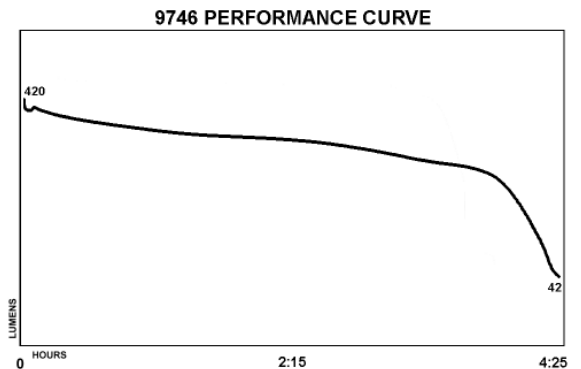

CASE MATERIAL

Aircraft-grade 6061-T6 Aluminum with a Type III Hard Anodized Finish - Black

DIMENSIONS

Length: 12.8 inches (325 mm) • Handle diameter 1.2 inches (30 mm) • Head diameter 2.4 inches (61 mm)

WEIGHT

Weight: 22.5 oz. (638 g) with battery installed.

LENS

Unbreakable polycarbonate with scratch resistant coating.

LIGHT SOURCE

Cree® LED. Impervious to shock with a 50,000 hour lifetime.

LIGHT OUTPUT

High-Brightness - 420 lumens • Medium-Brightness - 225 lumens • Low-Brightness 45 lumens • Strobe - 400 lumens

ON/OFF

Single Body Switch - Momentary & Constant-on, High, Medium & Low-Brightness & Strobe.

RUN-TIME

High-Brightness - 4.25 hours • Medium-Brightness - 10 hours • Low-Brightness - 63 hours • Strobe - 8 hours.

BATTERY

3-cell, 3.7 Volt Lithium-ion battery pack.

CHARGING

Charger is wall or vehicle mountable. Charges in 6 hours (typical) on 100 / 240 50/60 Hz or 12V DC.

FEATURES

- CREE® LED technology – 50,000 + hours LED life
- Momentary or constant-on plus 3 brightness levels & strobe
- Sharp focused beam
- Aircraft-grade 6061-T6 aluminum housing
- Type III hard anodized finish
- Non-slip grip
- Single body switch
- Waterproof
- Impact & chemical resistant
- Meets requirements of NFPA-1971-8.6 (2013)
- Serialized for personal identification
- Powered by rechargeable Lithium-ion battery (included)
- Includes wall or vehicle mountable charger as well as AC and DC power supply

WARRANTY

Limited Lifetime Warranty • Includes the LEDs, housing and lenses. Rechargeable batteries, chargers, switches, electronics and included accessories are warranted for a period of two years with proof of purchase. Disposable, non-rechargeable batteries are excluded from this warranty. Normal wear and failures which are caused by accidents, misuse, abuse, faulty installation and lightning damage are also excluded.

APPROVALS

OPTIONAL ACCESSORIES

5 Bank Charger, Direct Wire Kit, USB Charging Cable, Red, Yellow, Blue Safety Cones & Belt Rings

FL 1 STANDARD	HIGH	MEDIUM	LOW
	420 LUMENS	225 LUMENS	45 LUMENS
	4h 15min	10h	63h
	500m	330m	150m
	70000cd	27663cd	5726cd
	2m		
	1m