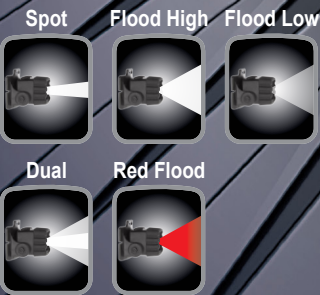

# Dual-Light™ Multi-Function Headlamp

This headlamp is the ideal hands-free lighting tool when working in a location where maximum lighting options and maximum run-times are a requirement. The top mounted dual switches provide white spotlight, high & low-brightness white floodlight, red floodlight and Dual-Light™ control. With the battery compartment located in the back, optimal balance is achieved whether the light is worn directly on the head or on a hard hat. The light includes two straps...the heavy-duty rubber head strap for use on a hard hat and the non-slip elastic head strap for use on a ball cap or directly on the user's head. Power is supplied from 3 included AA batteries.

**175** Lumens  
Dual-Light™

**100** Lumens  
Spotlight

**90/20** Lumens  
White Floodlight

**18** Lumens  
Red Floodlight

- White/red floodlight
- Engineered polymer housing

**NSP 4612B**

## FEATURES

- CREE® LED technology – 50,000 + hours LED life
- Spotlight - high/low-brightness white floodlight - red floodlight
- Focused spotlight beam for distance illumination
- Unfocused wide-beam floodlight for close-up illumination
- Red floodlight for night vision preservation
- Dual-Light™ (spotlight and white floodlight on at the same time) for maximum versatility
- Engineered polymer housing
- Dual switches located on top of light
- Adjustable ratchet tilt head
- Non-slip elastic head strap
- Heavy-duty rubber strap for hard hat applications
- Waterproof
- Impact & chemical resistant
- 3 AA alkaline batteries (included)
- Limited Lifetime Warranty

## SPECIFICATIONS

- Lumens: spotlight-100, high floodlight-90, low floodlight-20, red floodlight-18, dual-light-175
- Run-time: spotlight-18 hrs, high floodlight-13.5 hrs, low floodlight-75 hrs, red floodlight-37 hrs, dual-light-3.5 hrs
- Beam distance: 154 meters
- Water rating: IP-X7
- Drop rating: 2 meters
- Width: 3.3in, height: 3.3in, depth: 3.5in, weight: 9.5oz