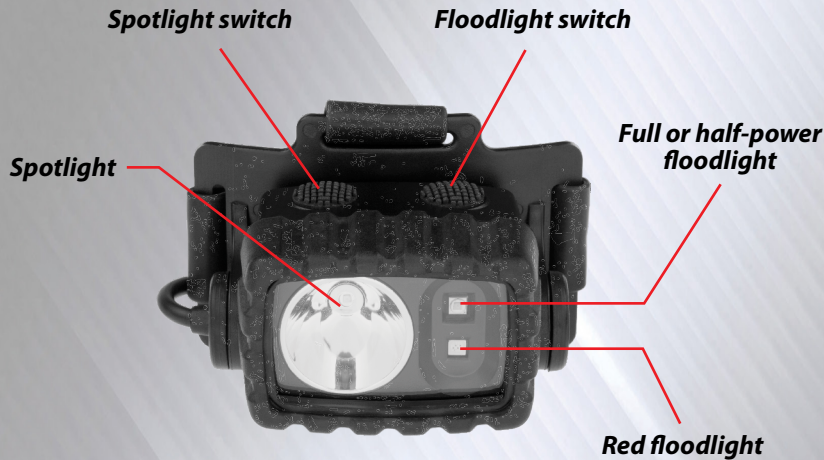

# Dual-Light™ Multi-Function Headlamp

This headlamp is the ideal hands-free lighting tool when working in a location where maximum lighting options and maximum run-times are a requirement. The top mounted dual switches provide white spotlight, high & low-brightness white floodlight, red floodlight and Dual-Light™ control. With the battery compartment located in the back, optimal balance is achieved whether the light is worn directly on the head or on a hard hat. The light includes two straps...the heavy-duty rubber head strap for use on a hard hat and the non-slip elastic head strap for use on a ball cap or directly on the user's head. Power is supplied from 3 included AA batteries.

**175** Lumens  
Dual-Light™

**100** Lumens  
Spotlight

**90/20** Lumens  
White Floodlight

**18** Lumens  
Red Floodlight

- White/red floodlight
- Engineered polymer housing

**NSP 4612B**

## FEATURES

- CREE® LED technology – 50,000 + hours LED life
- Spotlight - high/low-brightness white floodlight - red floodlight
- Focused spotlight beam for distance illumination
- Unfocused wide-beam floodlight for close-up illumination
- Red floodlight for night vision preservation
- Dual-Light™ (spotlight and white floodlight on at the same time) for maximum versatility
- Engineered polymer housing
- Dual switches located on top of light
- Adjustable ratchet tilt head
- Non-slip elastic head strap
- Heavy-duty rubber strap for hard hat applications
- Waterproof
- Impact & chemical resistant
- 3 AA alkaline batteries (included)
- Limited Lifetime Warranty

## SPECIFICATIONS

- Lumens: spotlight-100, high floodlight-90, low floodlight-20, red floodlight-18, dual-light-175
- Run-time: spotlight-18 hrs, high floodlight-13.5 hrs, low floodlight-75 hrs, red floodlight-37 hrs, dual-light-3.5 hrs
- Beam distance: 154 meters
- Water rating: IP-X7
- Drop rating: 2 meters
- Width: 3.3in, height: 3.3in, depth: 3.5in, weight: 9.5oz