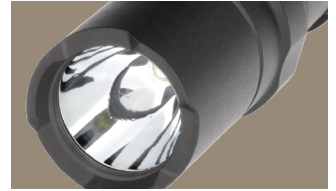

1 AA BATTERY

MINI TAC-PRO FLASHLIGHT

MT-210

**NIGHTSTICK**<sup>®</sup>  
Life Depends on Light™

**Precision-engineered deep parabolic reflector** creates a tight, long throw beam for distance illumination.

**Protected tail switch** provides momentary or constant-on functionality with high, medium or low-brightness settings as well as strobe.

**Compact size and integrated clip** allows convenient pocket carry and quick access.